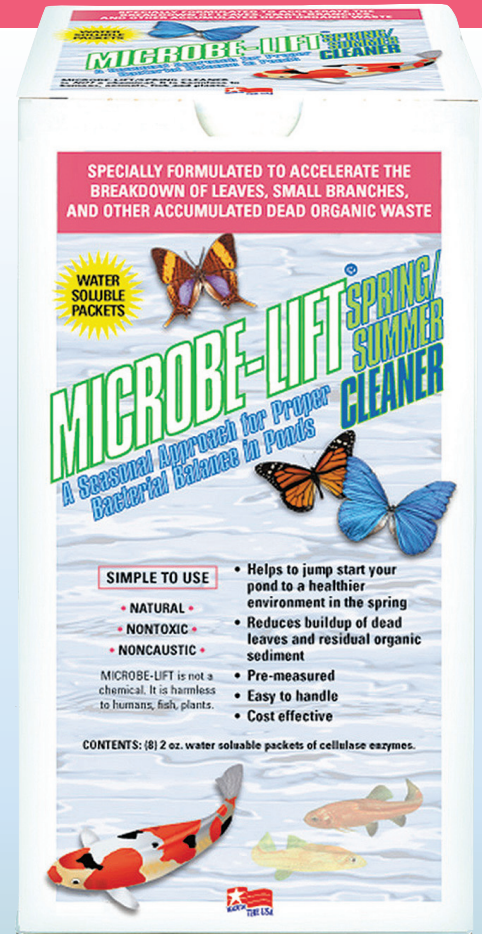

Specially Formulated to Accelerate the Breakdown of Leaves, Twigs and Other Accumulated Dead Organic Waste

1 lb. / 454grams
#10XSSCX1

MICROBE-LIFT[®] SPRING/ SUMMER CLEANER

A Seasonal Approach for Proper
Organic Balance in Ponds

- Helps to jump start your pond in the spring
- Reduces buildup of dead leaves and residual organic sediment
- Pre-measured, easy to handle water soluble packets
- Cost effective

Application Rates

SIZE OF POND (in gallons)	2 oz. BAGS			
	WEEK 1	WEEK 2	WEEK 3	WEEK 4
80-500	1	1	1	1
501-1000	2	1	2	1
1,001-5,000	2	2	2	2

*ML/SSC is not a chemical. It is harmless to humans, fish and plants.
Each box contains: (8) 2 oz. water soluble packets of cellulase enzymes
and hyper cellulase-producing bacteria.*

Ecological Laboratories INC.